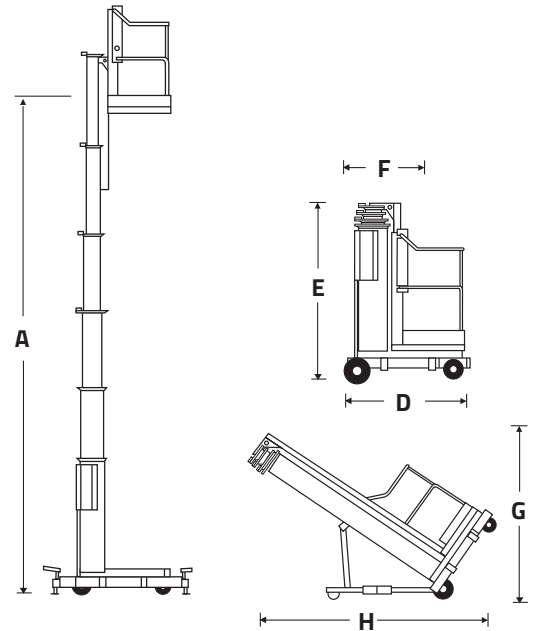

SNORKEL

UL25/UL32/UL40

PUSH AROUND MAST LIFTS

DIMENSIONS	UL25	UL32	UL40
Max. working height	9.6m	11.7m	14.1m
Max. platform height (A)	7.6m	9.7m	12.1m
Platform length	0.56m	0.56m	0.56m
Platform width	0.66m	0.66m	0.66m
Outrigger footprint (B x C)	2.06m x 1.99m	2.06m x 1.99m	2.95m x 2.85m
Overall width (F)	0.74m	0.74m	0.74m
Overall length (D)	1.26m	1.32m	1.32m
Stowed height (E)	1.99m	2.51m	2.9m
Tilt back height (G)	1.95m	1.95m	2.0m
Tilt back length (H)	2.6m	2.64m	2.99m

PERFORMANCE			
Platform capacity (SWL)	159kg	136kg	136kg
Max. wind speed	0m/s	0m/s	0m/s
Raise/lower time	43/23 sec	57/26 sec	60/40 sec
Wheels	250mm x 64mm rear, 150mm casters front		
Controls	push button		
Wall access (Distance from platform front to wall)	356mm	356mm	736mm

POWER			
Power source (AC)	120/220V AC 50HZ		
Power source (DC)	1 X 12V 105Ah battery		

WEIGHT			
Weight (AC)	390kg	435kg	470kg
Weight (DC)	420kg	465kg	500kg

OUTRIGGER FOOTPRINT

STANDARD FEATURES

- Patented Girder Lock telescopic mast system
- Integrated tilt-back system
- Ground level entry
- EZ loader system for transport
- Outrigger interlock indicators
- Integrated battery charger (DC only)
- Non-marking wheels and casters
- 2 year parts & labour, 5 year structural warranty
- CE approved