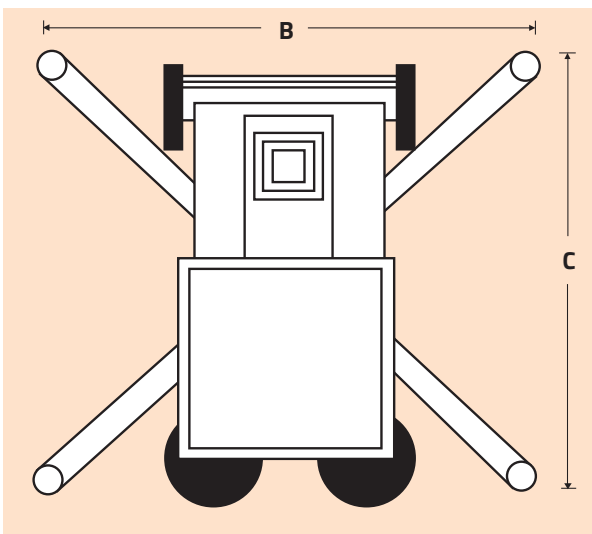

SNORKEL

UL25/UL32/UL40

PUSH AROUND MAST LIFTS

DIMENSIONS	UL25	UL32	UL40
Max. working height	9.6m	11.7m	14.1m
Max. platform height (A)	7.6m	9.7m	12.1m
Platform length	0.56m	0.56m	0.56m
Platform width	0.66m	0.66m	0.66m
Outrigger footprint (B x C)	2.06m x 1.99m	2.06m x 1.99m	2.95m x 2.85m
Overall width (F)	0.74m	0.74m	0.74m
Overall length (D)	1.26m	1.32m	1.32m
Stowed height (E)	1.99m	2.51m	2.9m
Tilt back height (G)	1.95m	1.95m	2.0m
Tilt back length (H)	2.6m	2.64m	2.99m

PERFORMANCE			
Platform capacity (SWL)	159kg	136kg	136kg
Max. wind speed	0m/s	0m/s	0m/s
Raise/lower time	43/23 sec	57/26 sec	60/40 sec
Wheels	250mm x 64mm rear, 150mm casters front		
Controls	push button		
Wall access (Distance from platform front to wall)	356mm	356mm	736mm

POWER			
Power source (AC)	120/220V AC 50HZ		
Power source (DC)	1 X 12V 105Ah battery		

WEIGHT			
Weight (AC)	390kg	435kg	470kg
Weight (DC)	420kg	465kg	500kg

OUTRIGGER FOOTPRINT

STANDARD FEATURES

- Patented Girder Lock telescopic mast system
- Integrated tilt-back system
- Ground level entry
- EZ loader system for transport
- Outrigger interlock indicators
- Integrated battery charger (DC only)
- Non-marking wheels and casters
- 2 year parts & labour, 5 year structural warranty
- CE approved

OPTIONS

- Special paint colours
- Tool tray
- Environmental hydraulic oil

CE Specification Specifications subject to change without notice. Photos and diagrams in this brochure are for promotional purposes only. © Snorkel 2020 only. Refer to appropriate Snorkel operators manual for detailed instructions on the proper use and maintenance.

Delivering Safety & Productivity

Chennai | Bengaluru | Mumbai | Ahmedabad | Delhi | Kolkata | Sri Lanka | Qatar

equipment@mtandt.com | 90901 01065 | www.mtandt.com